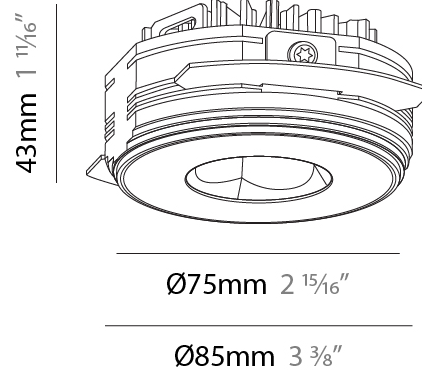

PHYSICAL

Aperture Sizes - Downlights: 1"
Shape: Round
Diameter (mm): 75
Diameter (in): 2 ¹⁵/₁₆
Height (mm): 43
Height (in): 1 ¹¹/₁₆
Ceiling Thickness (mm): 10 / 12.5 / 15 / 25
Ceiling Thickness (in): 3/8 or 1/2 or 9/16 or 1
Min. Recessing Depth (mm): 50
Min. Recessing Depth (in): 1 ¹⁵/₁₆
Diffuser: Lens Pack - Spread Lens / Linear Spread Lens / Honeycomb Louver
Fixture Finish: SSR / BKV / CWI / CRY / HAB / UFT / ITA / RUA / FTG / MYG / LOD / PUS / FRO / FUP / KIA / POP / BLS / SPG / MEY / GOH / CHC / COM / ABZ / JAG / OBR / MOS / ROR
Fixture Material: Aluminum Die Cast
Cut-out Measurements: 86mm / 2 11/16" Diameter

ELECTRICAL

Lamp Type: LED (Zhaga Standard)
Input Wattage (W): 14
Total Output Wattage (W): 12.7
Dimming: Dali Dimming
Driver Included: No
Driver Location: Recessed Housing
Driver Type: Constant Current - Universal (120Vac only for DALI driver)
Driver Class: Class 2
Input Voltage (V): 120 - 277
Constant Current (MA): 700

LED

Color Temperature (°K): 2700-6500 Tunable White
Max. Delivered Lumen (lm): 1381
Nominal Lumen (lm): 1460
CRI: >90 CRI
Lamp Life (hrs): 50000
Special LEDs offerings: Tunable White

OPTICAL

Reflector°: 62
Adjustability: Fixed

RATINGS AND CERTIFICATIONS

Certified By: Certified for North American Standards
IP rating: IP20