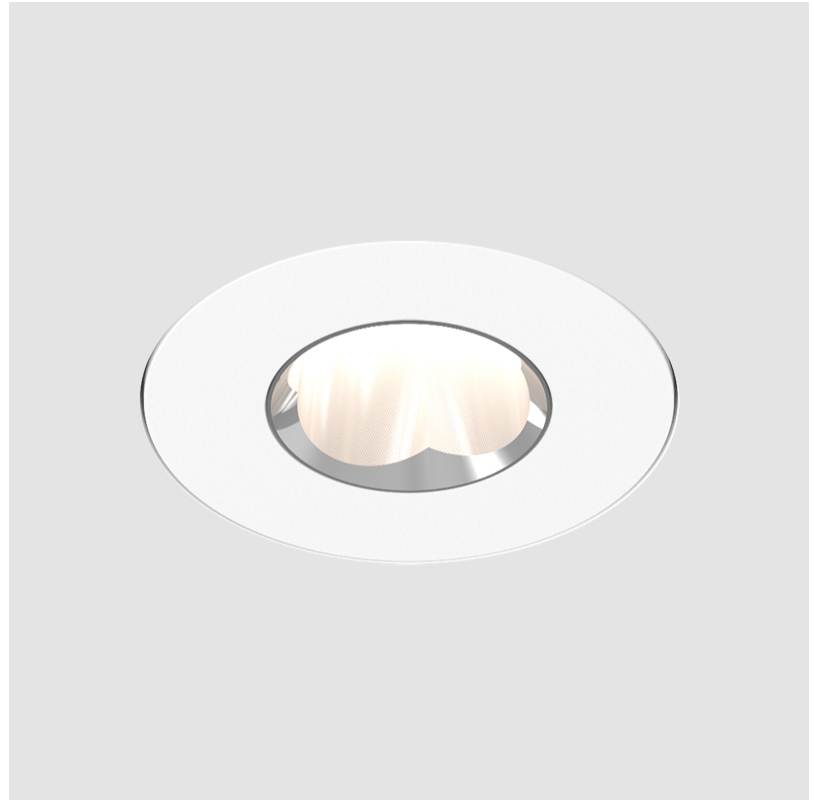

PHYSICAL

Aperture Sizes - Downlights: 1"
Shape: Round
Diameter (mm): 75
Diameter (in): 2 ¹⁵/₁₆"
Height (mm): 43
Height (in): 1 ¹¹/₁₆"
Ceiling Thickness (mm): 10 / 12.5 / 15 / 25
Ceiling Thickness (in): 3/8 or 1/2 or 9/16 or 1
Min. Recessing Depth (mm): 50
Min. Recessing Depth (in): 1 ¹⁵/₁₆"
Diffuser: Lens Pack - Spread Lens / Linear Spread Lens / Honeycomb Louver
Fixture Finish: SSR / BKV / CWI / CRY / HAB / UFT / ITA / RUA / FTG / MYG / LOD / PUS / FRO / FUP / KIA / POP / BLS / SPG / MEY / GOH / CHC / COM / ABZ / JAG / OBR / MOS / ROR
Fixture Material: Aluminum Die Cast
Cut-out Measurements: 86mm / 2 11/16" Diameter

ELECTRICAL

Lamp Type: LED (Zhaga Standard)
Input Wattage (W): 15
Total Output Wattage (W): 13.6
Dimming: Tri-Mode (Non-Dimming and Phase Dimming (120Vac only) and 0-10V Dimming)
Driver Included: No
Driver Location: Recessed Housing
Driver Type: Constant Current - Universal
Driver Class: Class 2
Input Voltage (V): 120 - 277
Constant Current (MA): 350

LED

Color Temperature (°K): 2700 / 3000 / 3500 / 4000
Max. Delivered Lumen (lm): 1464 / 1556 / 1630 / 1645
Nominal Lumen (lm): 1566 / 1665 / 1743 / 1759
CRI: >90 CRI
Lamp Life (hrs): 50000

OPTICAL

Reflector: 60
Adjustability: Fixed

RATINGS AND CERTIFICATIONS

Certified By: Certified for North American Standards
IP rating: IP20