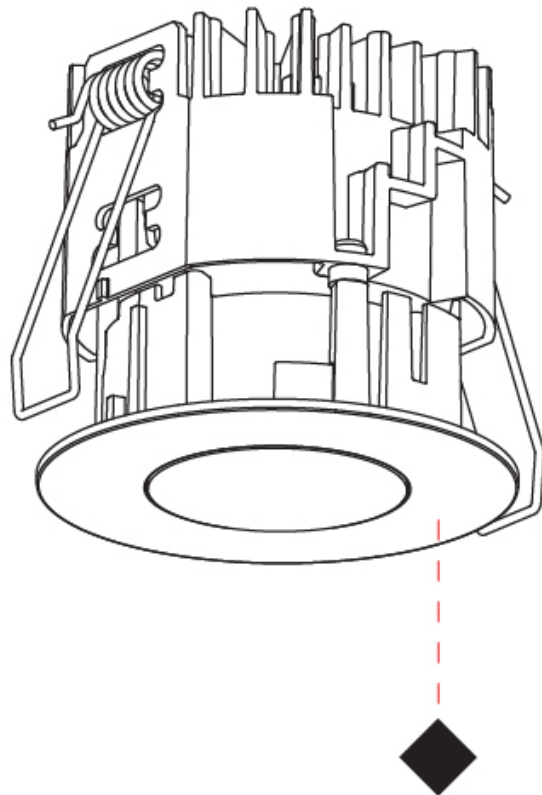

OIKO PRO ROUND FIXED RECESSED

A35870-

PROJECT

TYPE

SPECIFIER

QUANTITY

DATE