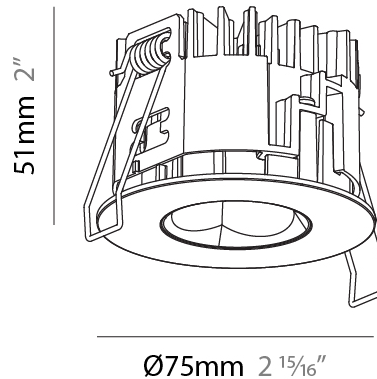

GENERAL

Series: Oiko Pro Round
Subseries: Oiko Pro Round Fixed
Partner: Prolicht
Division: Architectural
Installation: Recessed
Product Type: Downlight
Mounting Location: Ceiling
Light Distribution: Direct

PHYSICAL

Aperture Sizes - Downlights: 1"
Shape: Round
Diameter (mm): 75
Diameter (in): 2 15/16
Height (mm): 51
Height (in): 2
Ceiling Thickness (mm): 1 - 25
Ceiling Thickness (in): 1/16 - 1 3/16
Min. Recessing Depth (mm): 55
Min. Recessing Depth (in): 2 3/16
Diffuser: Lens Pack - Spread Lens / Linear Spread Lens / Honeycomb Louver
Fixture Finish: SSR / BKV / CWI / CRY / HAB / UFT / ITA / RUA / FTG / MYG / LOD / PUS / FRO / FUP / KIA / POP / BLS / SPG / MEY / GOH / CHC / COM / ABZ / JAG / OBR / MOS / ROR
Fixture Material: Aluminum Die Cast
Cut-out Measurements: 68mm / 2 11/16" Diameter

ELECTRICAL

Lamp Type: LED (Zhaga Standard)
Input Wattage (W): 14
Total Output Wattage (W): 12.7
Dimming: Dali Dimming
Driver Included: No
Driver Location: Recessed Housing
Driver Type: Constant Current - Universal (120Vac only for DALI driver)
Driver Class: Class 2
Input Voltage (V): 120 - 277
Constant Current (MA): 700

LED

Color Temperature (°K): 2700-6500 Tunable White
Max. Delivered Lumen (lm): 1240
Nominal Lumen (lm): 1460
CRI: >93 CRI
Lamp Life (hrs): 50000
Special LEDs offerings: Tunable White

OPTICAL

Reflector: 52
Adjustability: Fixed

RATINGS AND CERTIFICATIONS

Certified By: Certified for North American Standards
IP rating: IP20