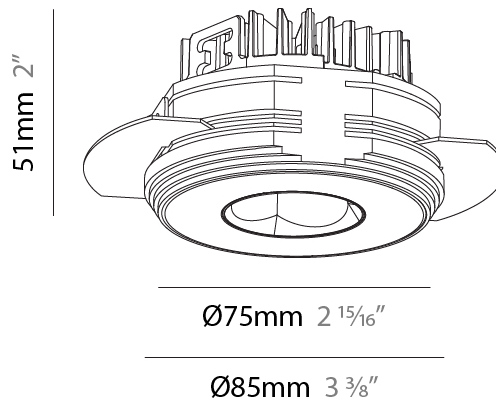

PHYSICAL

Aperture Sizes - Downlights: 1"
Shape: Round
Diameter (mm): 75
Diameter (in): 2 15/16
Height (mm): 51
Height (in): 2
Ceiling Thickness (mm): 10 / 12.5 / 15 / 25
Ceiling Thickness (in): 3/8 or 1/2 or 9/16 or 1
Min. Recessing Depth (mm): 55
Min. Recessing Depth (in): 2 3/16
Diffuser: Lens Pack - Spread Lens / Linear Spread Lens / Honeycomb Louver
Fixture Finish: SSR / BKV / CWI / CRY / HAB / UFT / ITA / RUA / FTG / MYG / LOD / PUS / FRO / FUP / KIA / POP / BLS / SPG / MEY / GOH / CHC / COM / ABZ / JAG / OBR / MOS / ROR
Fixture Material: Aluminum Die Cast
Cut-out Measurements: 86mm / 2 11/16" Diameter

ELECTRICAL

Lamp Type: LED (Zhaga Standard)
Input Wattage (W): 14
Total Output Wattage (W): 12.7
Dimming: Dali Dimming
Driver Included: No
Driver Location: Recessed Housing
Driver Type: Constant Current - Universal (120Vac only for DALI driver)
Driver Class: Class 2
Input Voltage (V): 120 - 277
Constant Current (MA): 700

LED

Color Temperature (°K): 2700-6500 Tunable White
Max. Delivered Lumen (lm): 1240
Nominal Lumen (lm): 1460
CRI: >90 CRI
Lamp Life (hrs): 50000
Special LEDs offerings: Tunable White

OPTICAL

Reflector: 52
Adjustability: Fixed

RATINGS AND CERTIFICATIONS

Certified By: Certified for North American Standards
IP rating: IP20