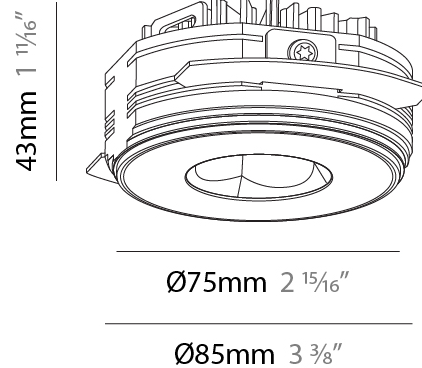

PHYSICAL

Aperture Sizes - Downlights: 1"
Shape: Round
Diameter (mm): 75
Diameter (in): 2 ¹⁵/₁₆"
Height (mm): 43
Height (in): 1 ¹¹/₁₆"
Ceiling Thickness (mm): 10 / 12.5 / 15 / 25
Ceiling Thickness (in): 3/8 or 1/2 or 9/16 or 1
Min. Recessing Depth (mm): 50
Min. Recessing Depth (in): 1 ¹⁵/₁₆"
Diffuser: Lens Pack - Spread Lens / Linear Spread Lens / Honeycomb Louver
Fixture Finish: SSR / BKV / CWI / CRY / HAB / UFT / ITA / RUA / FTG / MYG / LOD / PUS / FRO / FUP / KIA / POP / BLS / SPG / MEY / GOH / CHC / COM / ABZ / JAG / OBR / MOS / ROR
Fixture Material: Aluminum Die Cast
Cut-out Measurements: 86mm / 2 11/16" Diameter

ELECTRICAL

Lamp Type: LED (Zhaga Standard)
Input Wattage (W): 15
Total Output Wattage (W): 13.6
Dimming: Tri-Mode (Non-Dimming and Phase Dimming (120Vac only) and 0-10V Dimming)
Driver Included: No
Driver Location: Recessed Housing
Driver Type: Constant Current - Universal
Driver Class: Class 2
Input Voltage (V): 120 - 277
Constant Current (MA): 350

LED

Color Temperature (°K): 2700 / 3000 / 3500 / 4000
Max. Delivered Lumen (lm): 1464 / 1556 / 1630 / 1645
Nominal Lumen (lm): 1566 / 1665 / 1743 / 1759
CRI: >90 CRI
Lamp Life (hrs): 50000

OPTICAL

Reflector: 60
Adjustability: Fixed

RATINGS AND CERTIFICATIONS

Certified By: Certified for North American Standards
IP rating: IP20